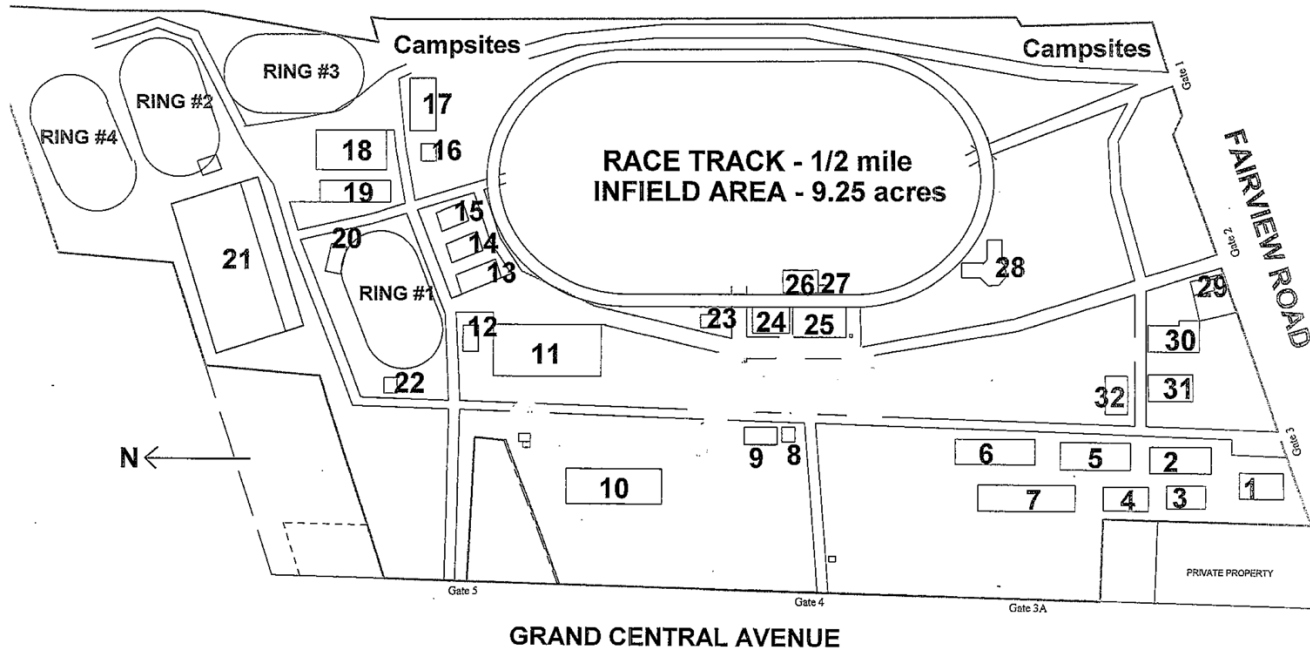

Owner/Exhibitor Signature (required): _____

Robert S. Turner Chemung County Fairgrounds

| BUILDING # DESCRIPTION | BUILDING # DESCRIPTION | BUILDING # DESCRIPTION | BUILDING # DESCRIPTION |
|------------------------------|------------------------|--------------------------|-------------------------------|
| 1) Maintenance/Fair Office | 9) Storgae | 17) Picnic Pavilion | 25) Grandstand/Concession |
| 2) 4H Building | 10) Horse Barn #3 | 18) Horse Barn #2 | 26) Stage |
| 3) Poultry Barn | 11) Horse Pole Barn | 19) Horse Barn #1 | 27) Judges Stand |
| 4) Sheep & Swine Building | 12) Concession Stand | 20) Judges Stand | 28) Octagon Restrooms/Showe |
| 5) 4H Club Barn | 13) Horse Barn #4 | 21) Horse Arena | 29) Caretaker Residence |
| 6) Holstein Breeders | 14) Horse Barn #5 | 22) Picnic Pavilion | 30) Commercial Exhibits |
| 7) Dairy Pole Barn | 15) Horse Barn #6 | 23) Concession Stand | 31) Farmers Museum |
| 8) Handicap Restrooms/Nurses | 16) Restroom/Showers | 24) Bleachers/Concession | 32) Soil & Water Conservation |